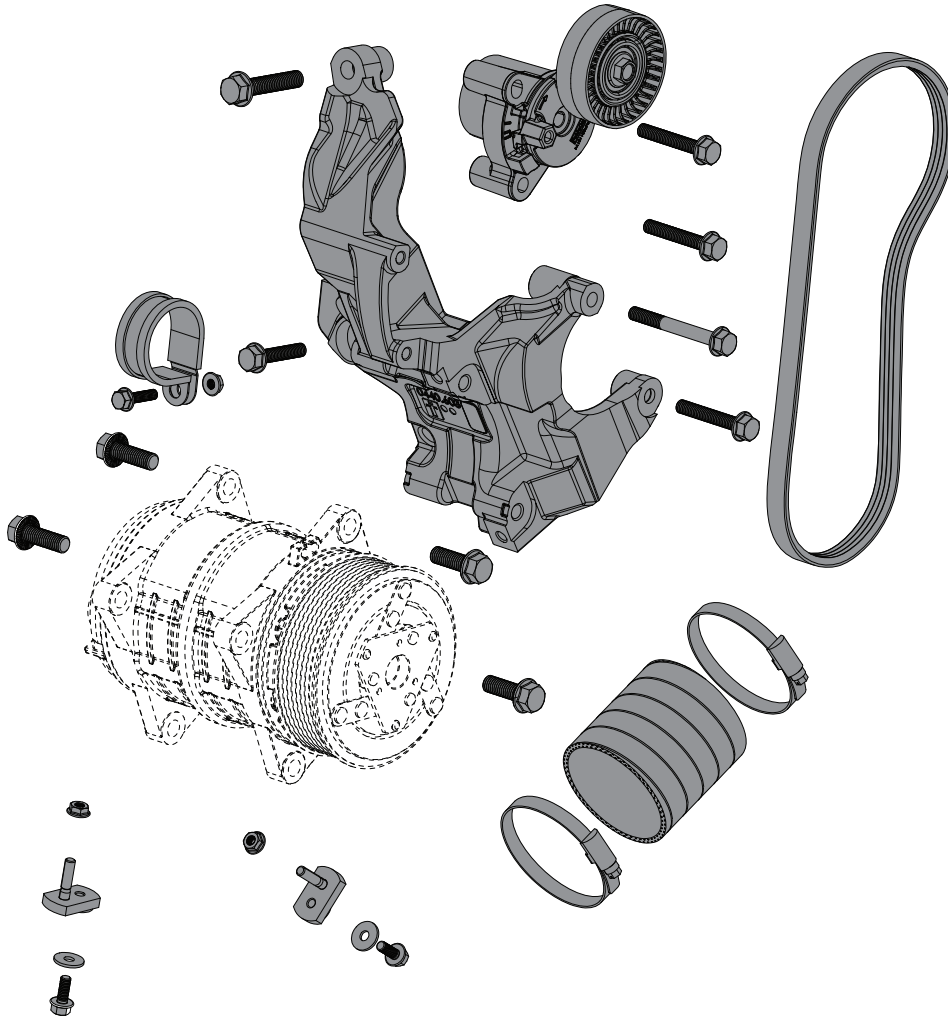

## FORD TRANSIT

**Model Type:** Cargo Van, Passenger Van, Cutaway + Chassis Cab

**Engine Details:** 3.5L - EcoBoost

**Discription:** Standard Kit

**Compressor RPM:** 6000 @ 4500 Engine Speed

**Fitting Time:** 90 Minutes

KIT NOS	DESCRIPTION	COMPRESSOR
0500.9612	Ford Transit Van - 3.5L V6 EcoBoost, 2020 MY>, +AC	TM/QP 13/15/16 SD7H15 Ear Mount

Single Alternator Only

## Recommended Compressors

	TM-13 HS	TM-15 HS	TM-16 HS	QP-13 HS	QP-15 HS	QP-16 HS	SD7H15
<b>Comp No</b>	0381.0152	0381.0802	0381.0752	0391.0152	0391.0802	0391.0752	0370.0061
<b>Valeo No.</b>	488-44320	488-45320	100-55322	QP13-1274	QP15-1512	QP16-1249	8103
<b>Mounting</b>	Ear	Ear	Ear	Ear	Ear	Ear	Ear
<b>Rotor</b>	8PV	8PV	8PV	8PV	8PV	8PV	8PV
<b>GL</b>	34.09	34.09	34.09	34.09	34.09	34.09	34.09
<b>Armature</b>	SL	SL	SL	SL	SL	SL	SL
<b>Diameter</b>	119	119	119	119	119	119	119
<b>Voltage</b>	12	12	12	12	12	12	12
<b>Orientation</b>	V	V	V	V	V	V	V
<b>Fitting</b>	3/4 x 7/8	3/4 x 7/8	3/4 x 7/8	3/4 x 7/8	3/4 x 7/8	3/4 x 7/8	3/4 x 7/8
<b>Manifold</b>	Bolt	Bolt	Bolt	Bolt	Bolt	Bolt	-